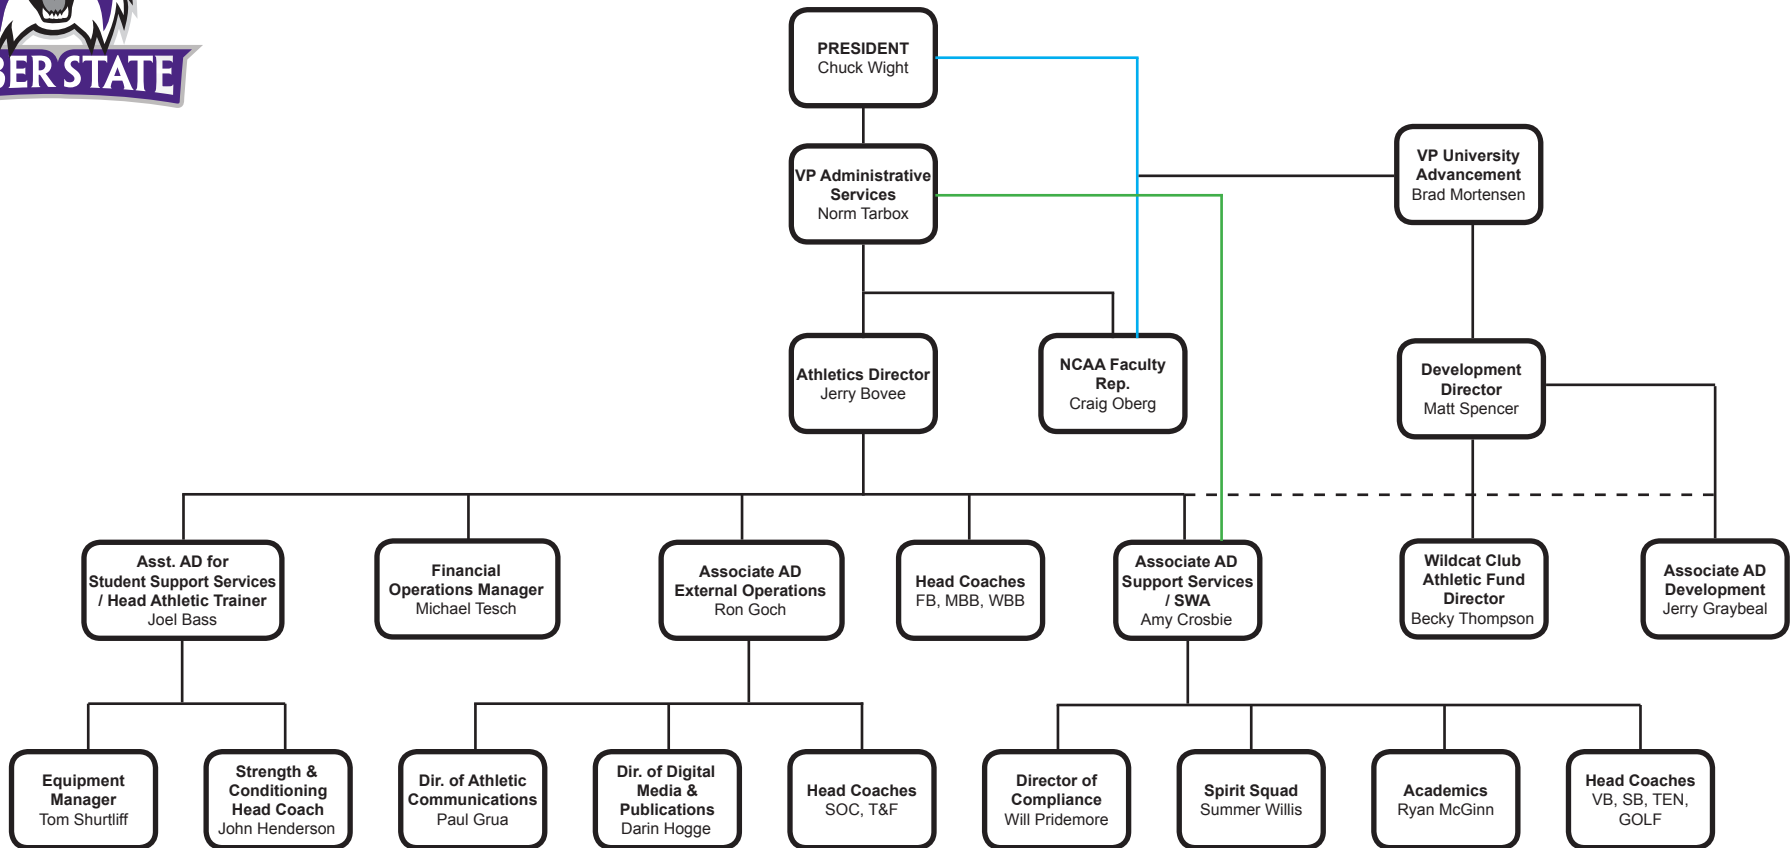

**Weber State University  
Intercollegiate Athletics  
Organization Chart  
November 2016**

**Football**

Jay Hill - Head Coach  
Brent Myers - Assoc. Head Coach/O. Line  
Jason Kaufusi - Defensive Coordinator  
Fesi Sitake - Offensive Coordinator/QB's  
Colton Swan - Asst. Coach/Special Teams/TE's  
Kite Afeaki - Asst. Coach/D. Line  
Kelly Bills - Asst. Coach/Wide Receivers  
Terrell Cloud - Asst. Coach/Cornerbacks  
Quinton Ganther - Asst. Coach/Running Backs  
Preston Hadley - Asst. Coach/Secondary  
Lance Hunsaker - Asst. Coach/Linebackers  
Grant Duff - Dir of Ops  
Skyler Ridley - GA